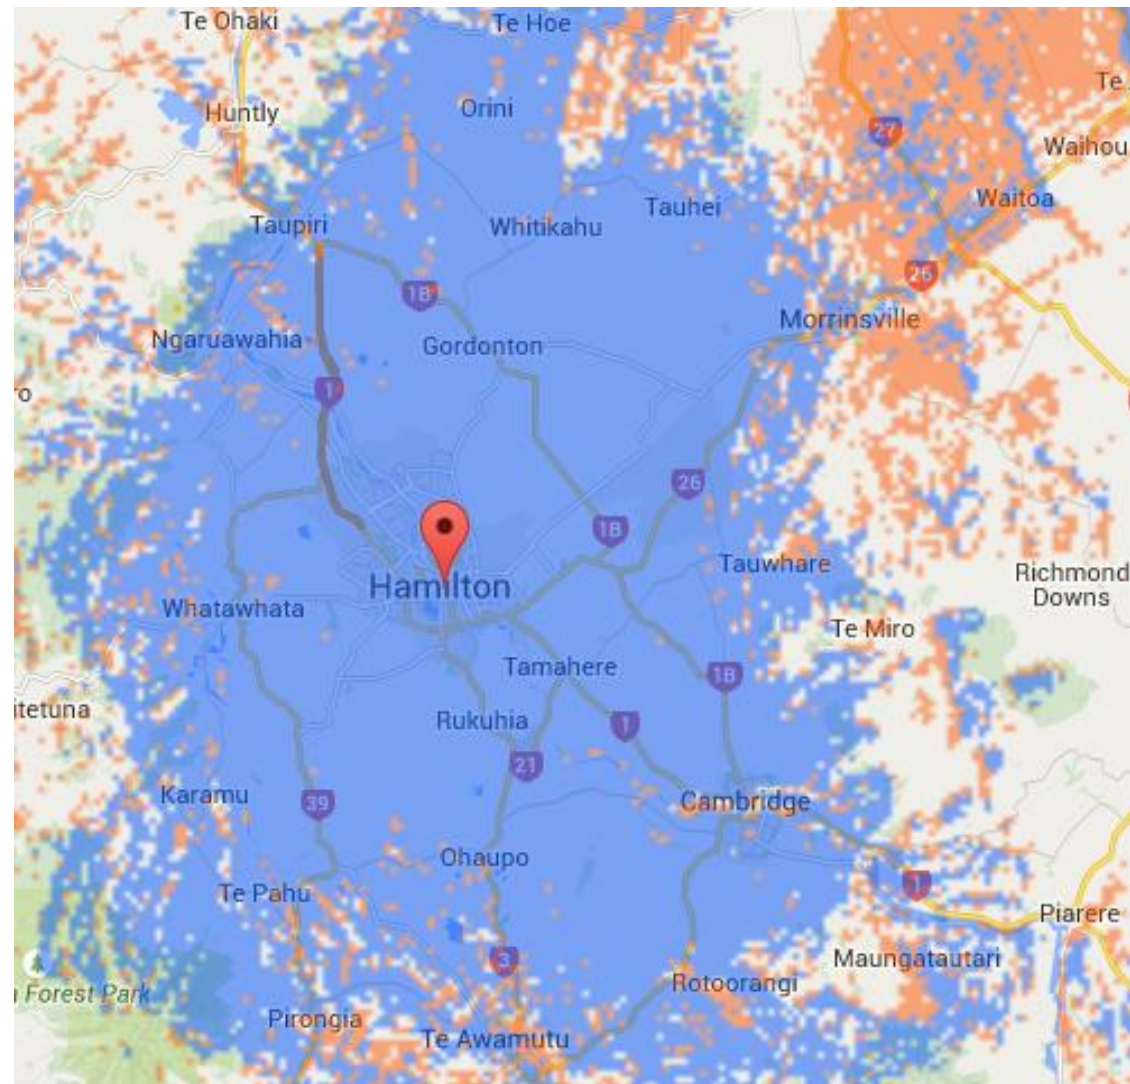

ZL1UX Hamilton