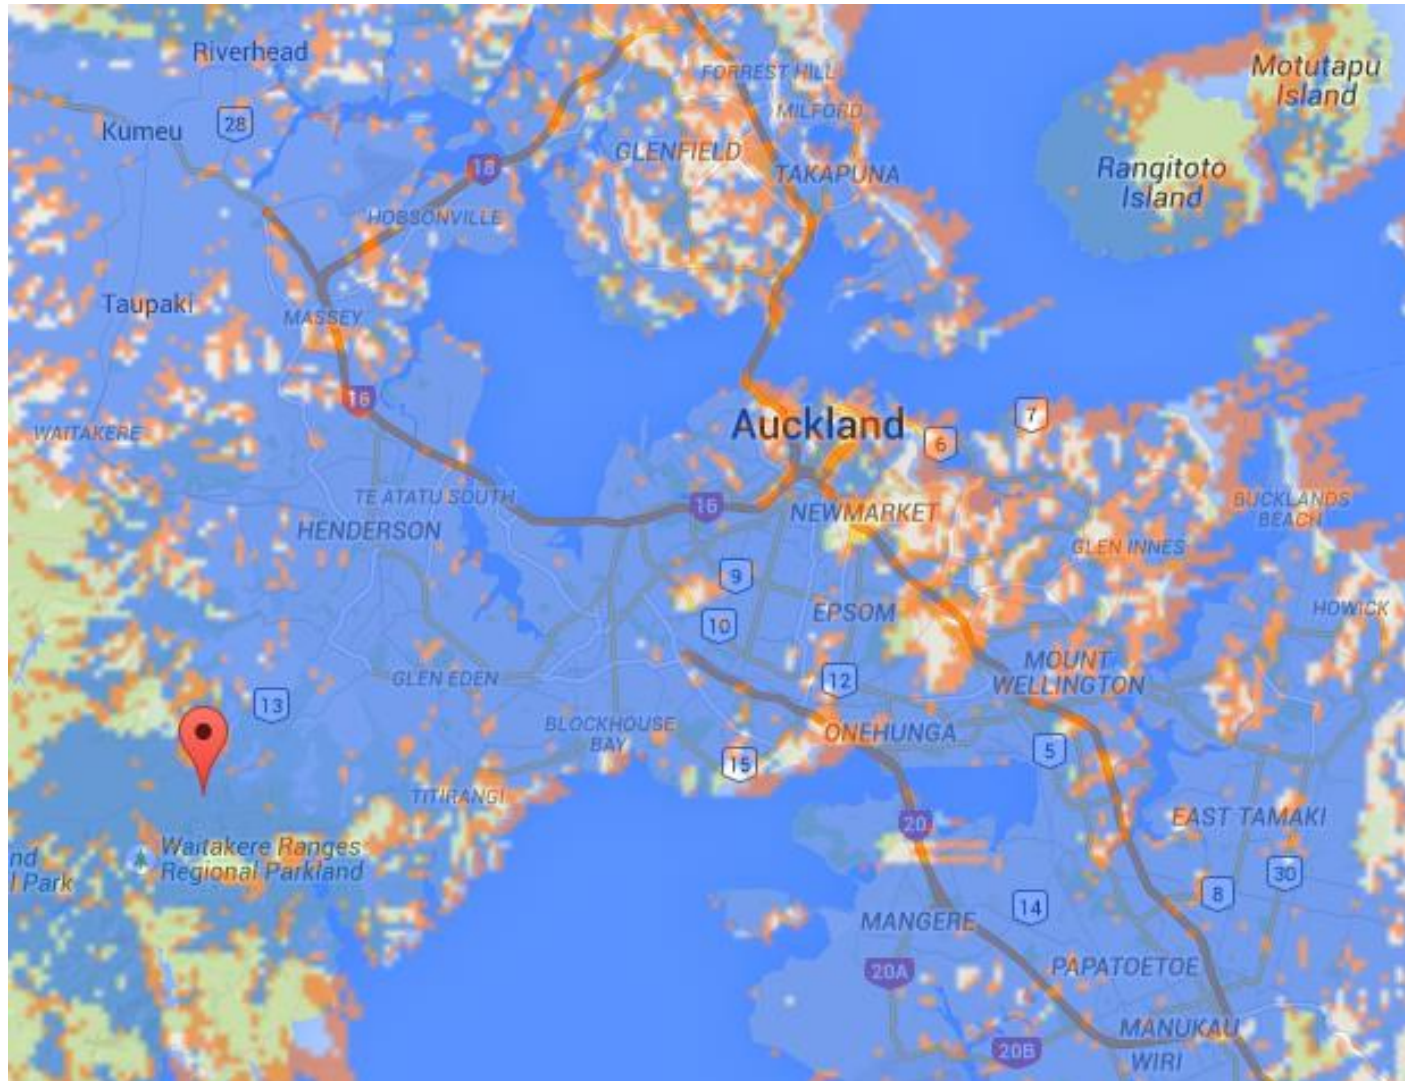

Auckland Quinns Rd